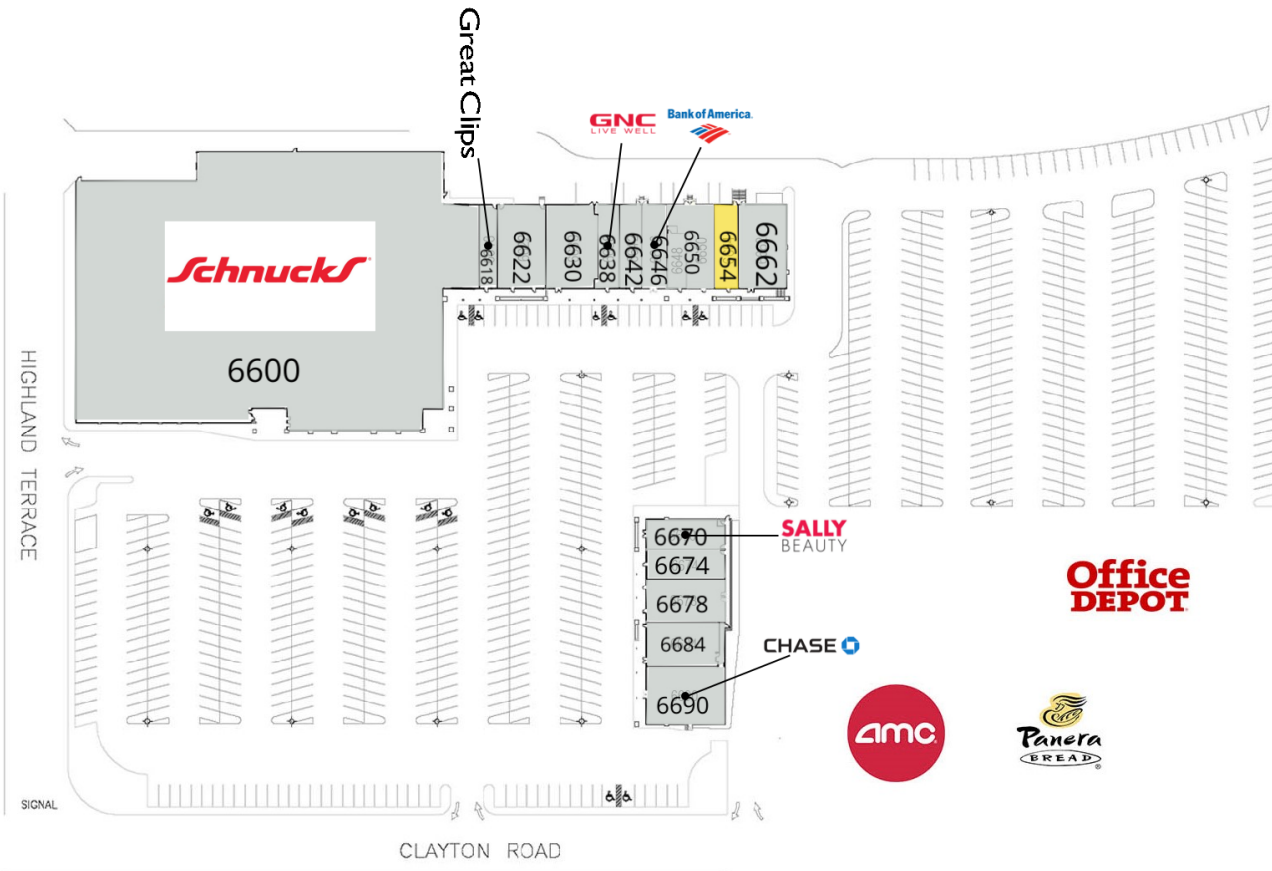

Richmond Center

6600 CLAYTON ROAD | RICHMOND HEIGHTS, MO 63117

Suite	Tenant	Size
6600	Schnucks	68,706 SF
6618	Great Clips	1,057 SF
6622	Sprint	2,800 SF
6630	Bikram Yoga	3,000 SF
6638	GNC	1,175 SF
6642	The UPS Store	1,374 SF
6646	Bank of America	1,400 SF
6650	Clayton Nail Spa	2,800 SF
6654	Available	1,381 SF
6662	Duffy's	2,800 SF
6670	Sally Beauty	1,605 SF
6674	Hair Saloon for Men	1,650 SF
6678	Banfield Pet Hospital	2,310 SF
6684	Einstein Bros. Bagels	2,409 SF
6690	Chase Bank	3,280 SF